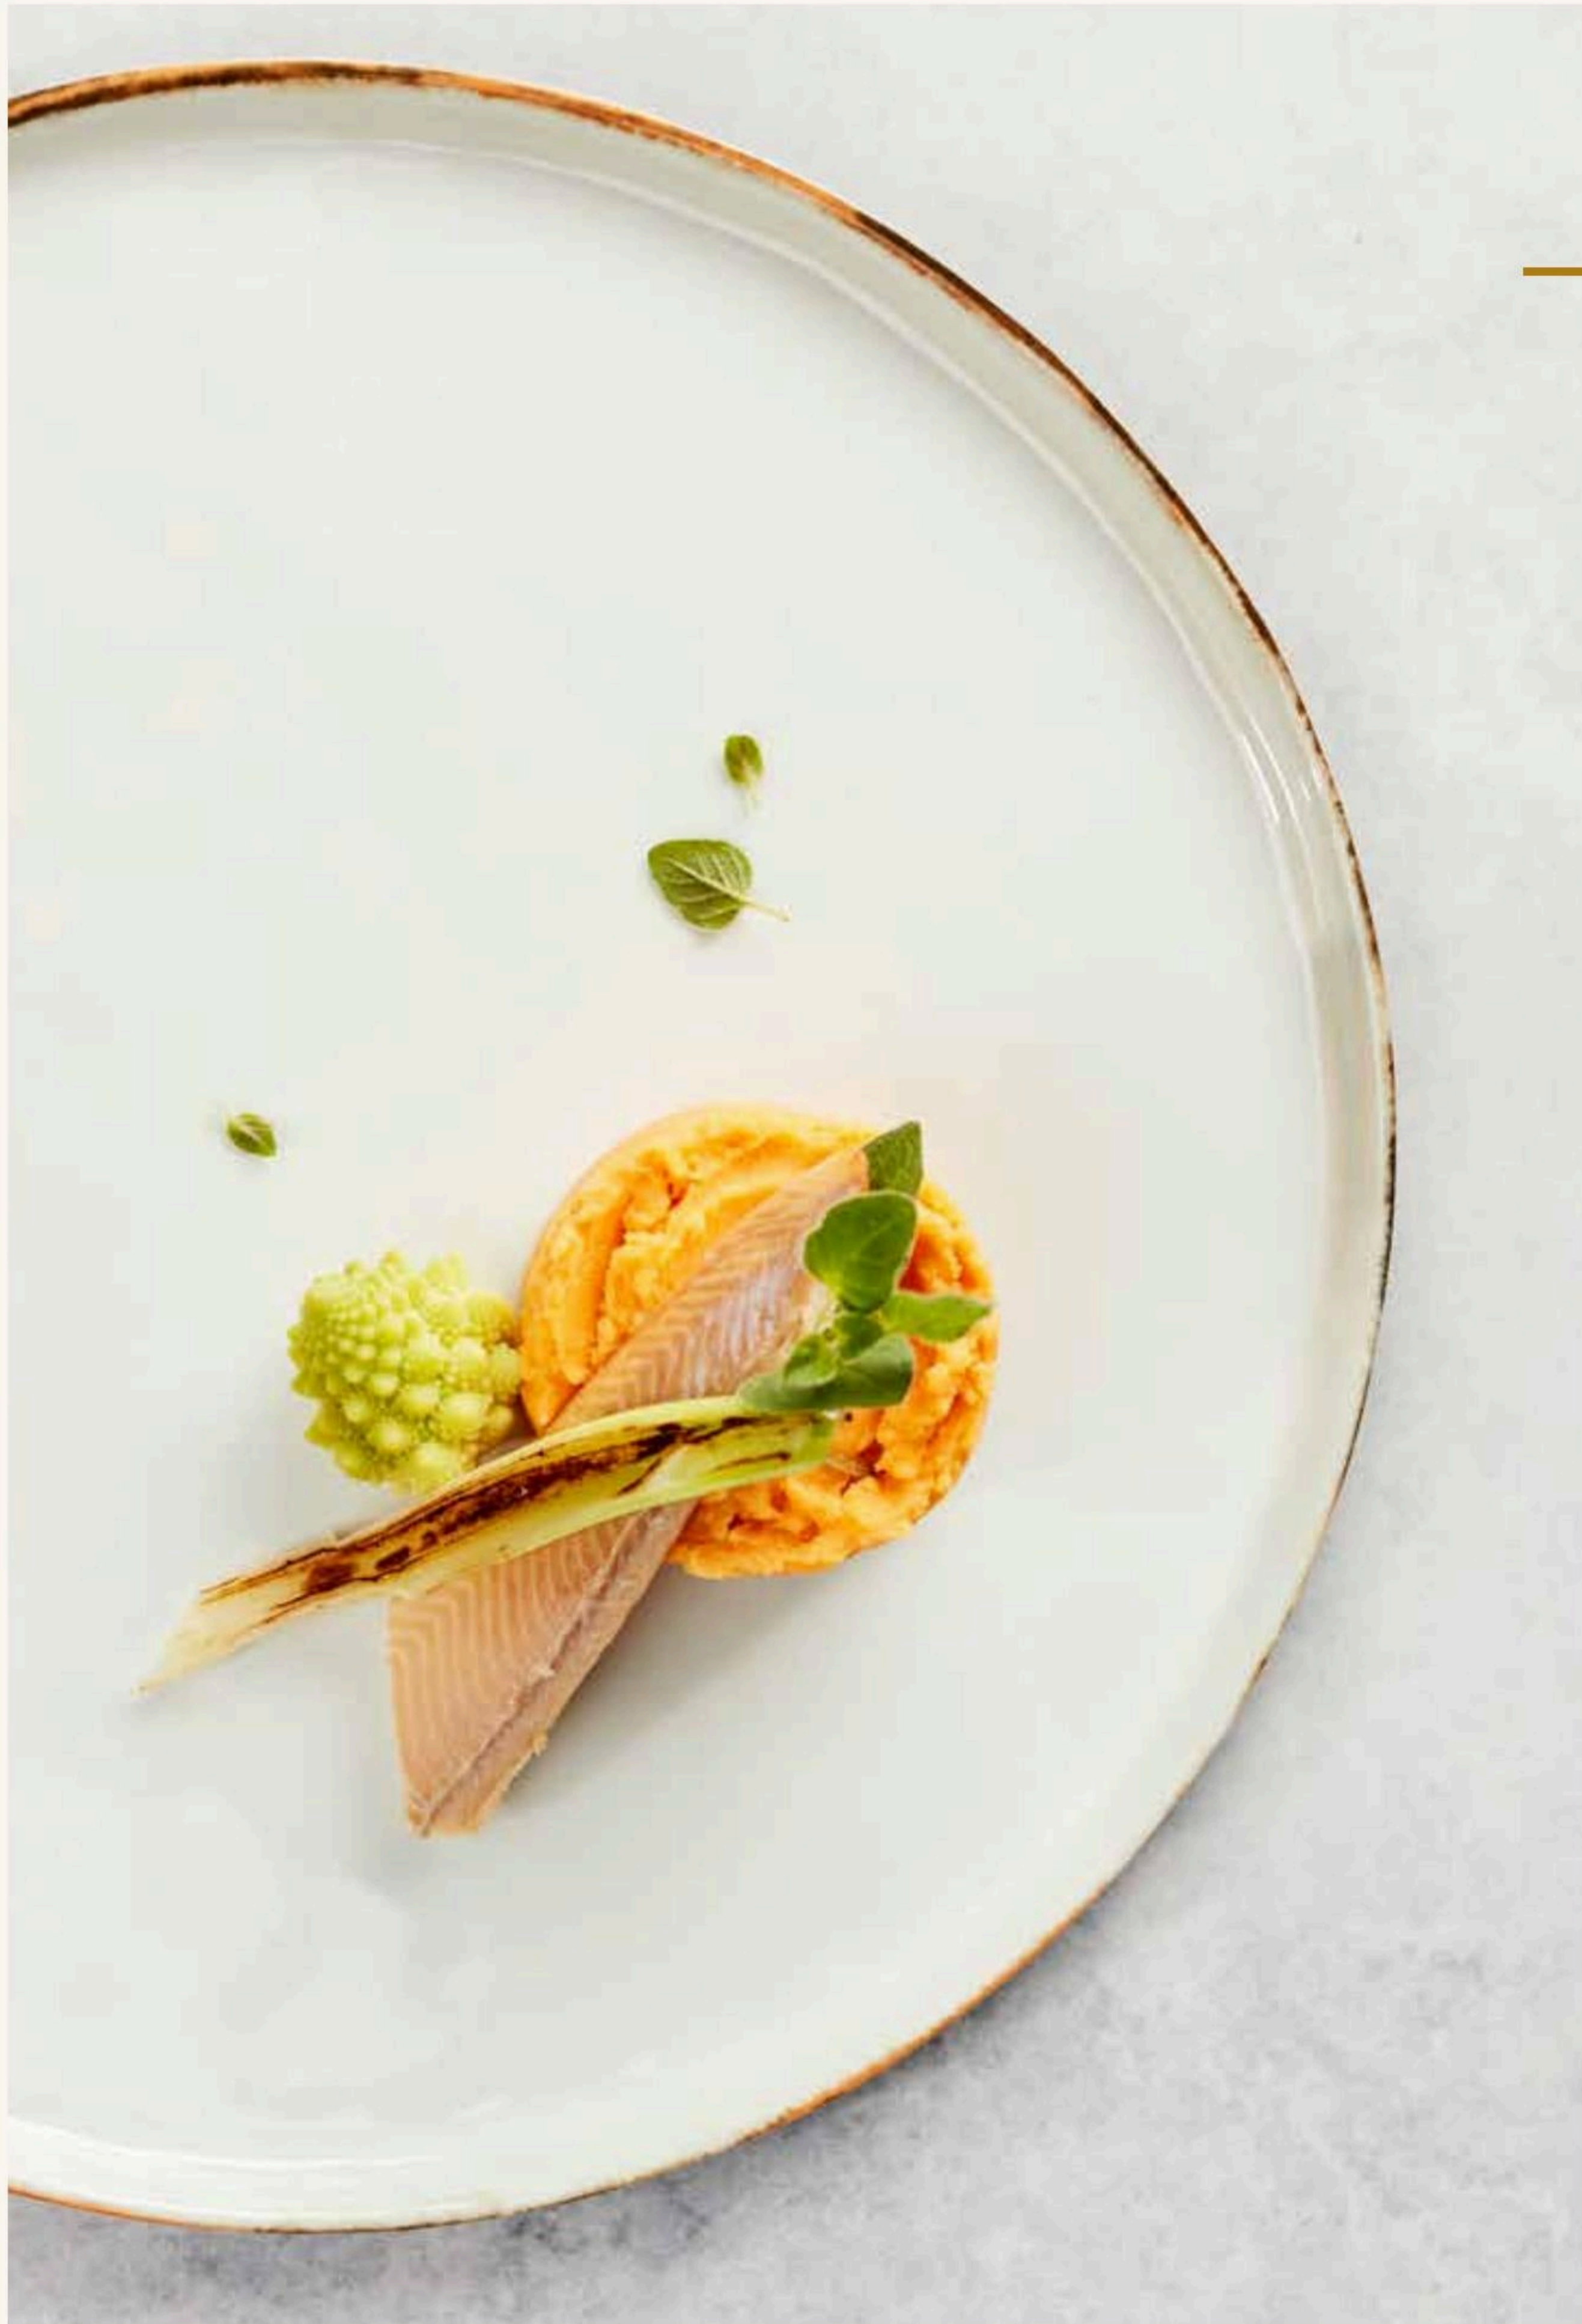

PLATO

UNBREAKABLE